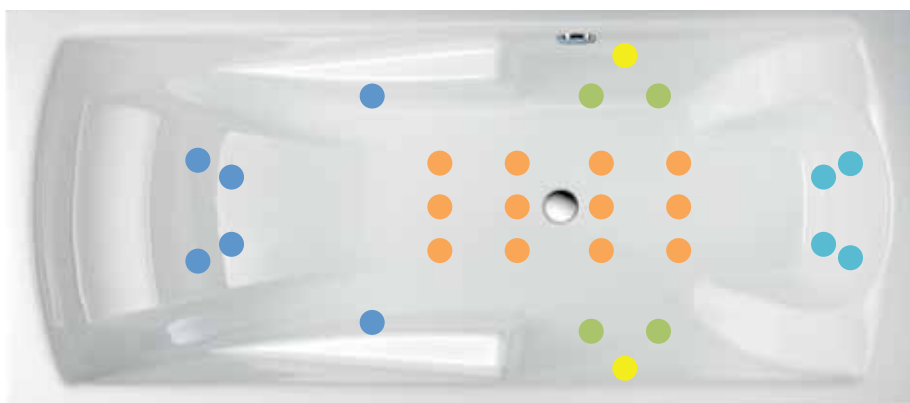

Ergobath® Classic Premium Spa

Create a wellness oasis with the ultimate luxury of Ergobath® Classic Premium.

Submerged ambient lighting and a total of 26 jets combine to create a supremely indulgent and therapeutic experience.

The rejuvenating hydrotherapy benefits are partnered with an enhanced multi-speed blower, a 1.5Hp pump with 700W controllable heating element and a remote control for the ultimate spa experience.

- 6 Therapy Jets
- 4 Harmony Jets
- 4 Reflex Jets
- 12 Hydro Air Jets
- Mood light
- Remote control