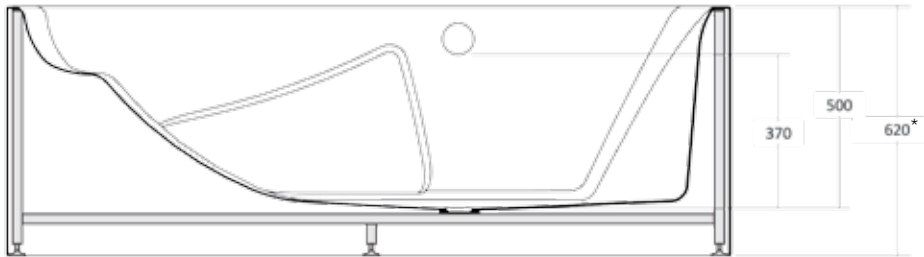

Each Ergobath® is supplied with a stainless steel support frame for quick and easy installation. Tile or stone can be used on the surround of the inset bath while the freestanding option allows for a more minimalist style.

Ergobath® Classic Dimensions

Ergobath® Freestanding Bath

Ergobath® Inset Bath

Please note that all measurements are approximate.

* 620mm is minimum, the feet are adjustable so the overall height of the bath can vary.