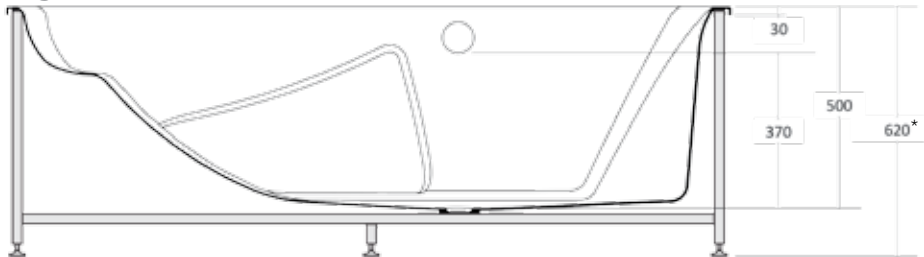

Each Ergobath® is supplied with a stainless steel support frame for quick and easy installation. Tile or stone can be used on the surround of the inset bath while the freestanding option allows for a more minimalist style.

Ergobath® Classic Dimensions

Ergobath® Freestanding Bath

Ergobath® Inset Bath

Please note that all measurements are approximate.

* 620mm is minimum, the feet are adjustable so the overall height of the bath can vary.