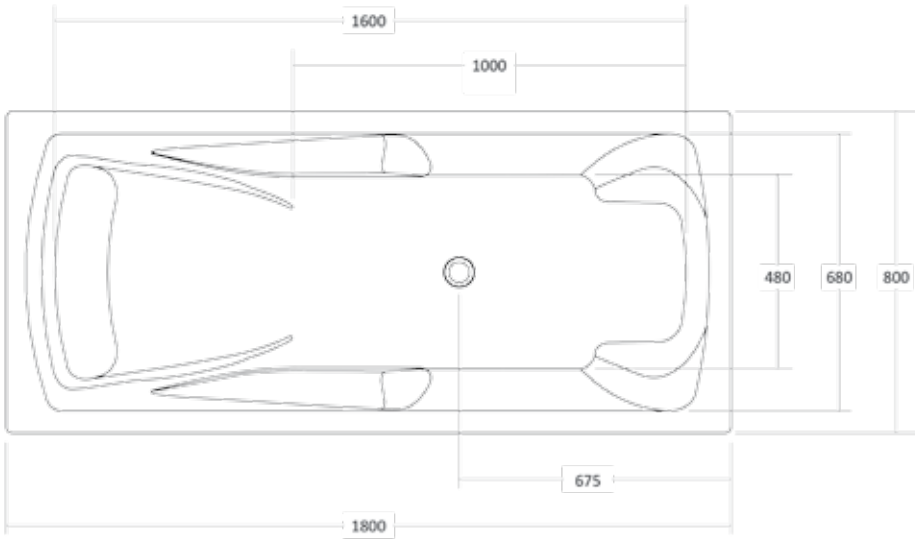

Ergobath® Classic Dimensions

Ergobath® Freestanding Bath

Ergobath® Inset Bath

Please note that all measurements are approximate.

* 620mm is minimum, the feet are adjustable so the overall height of the bath can vary.